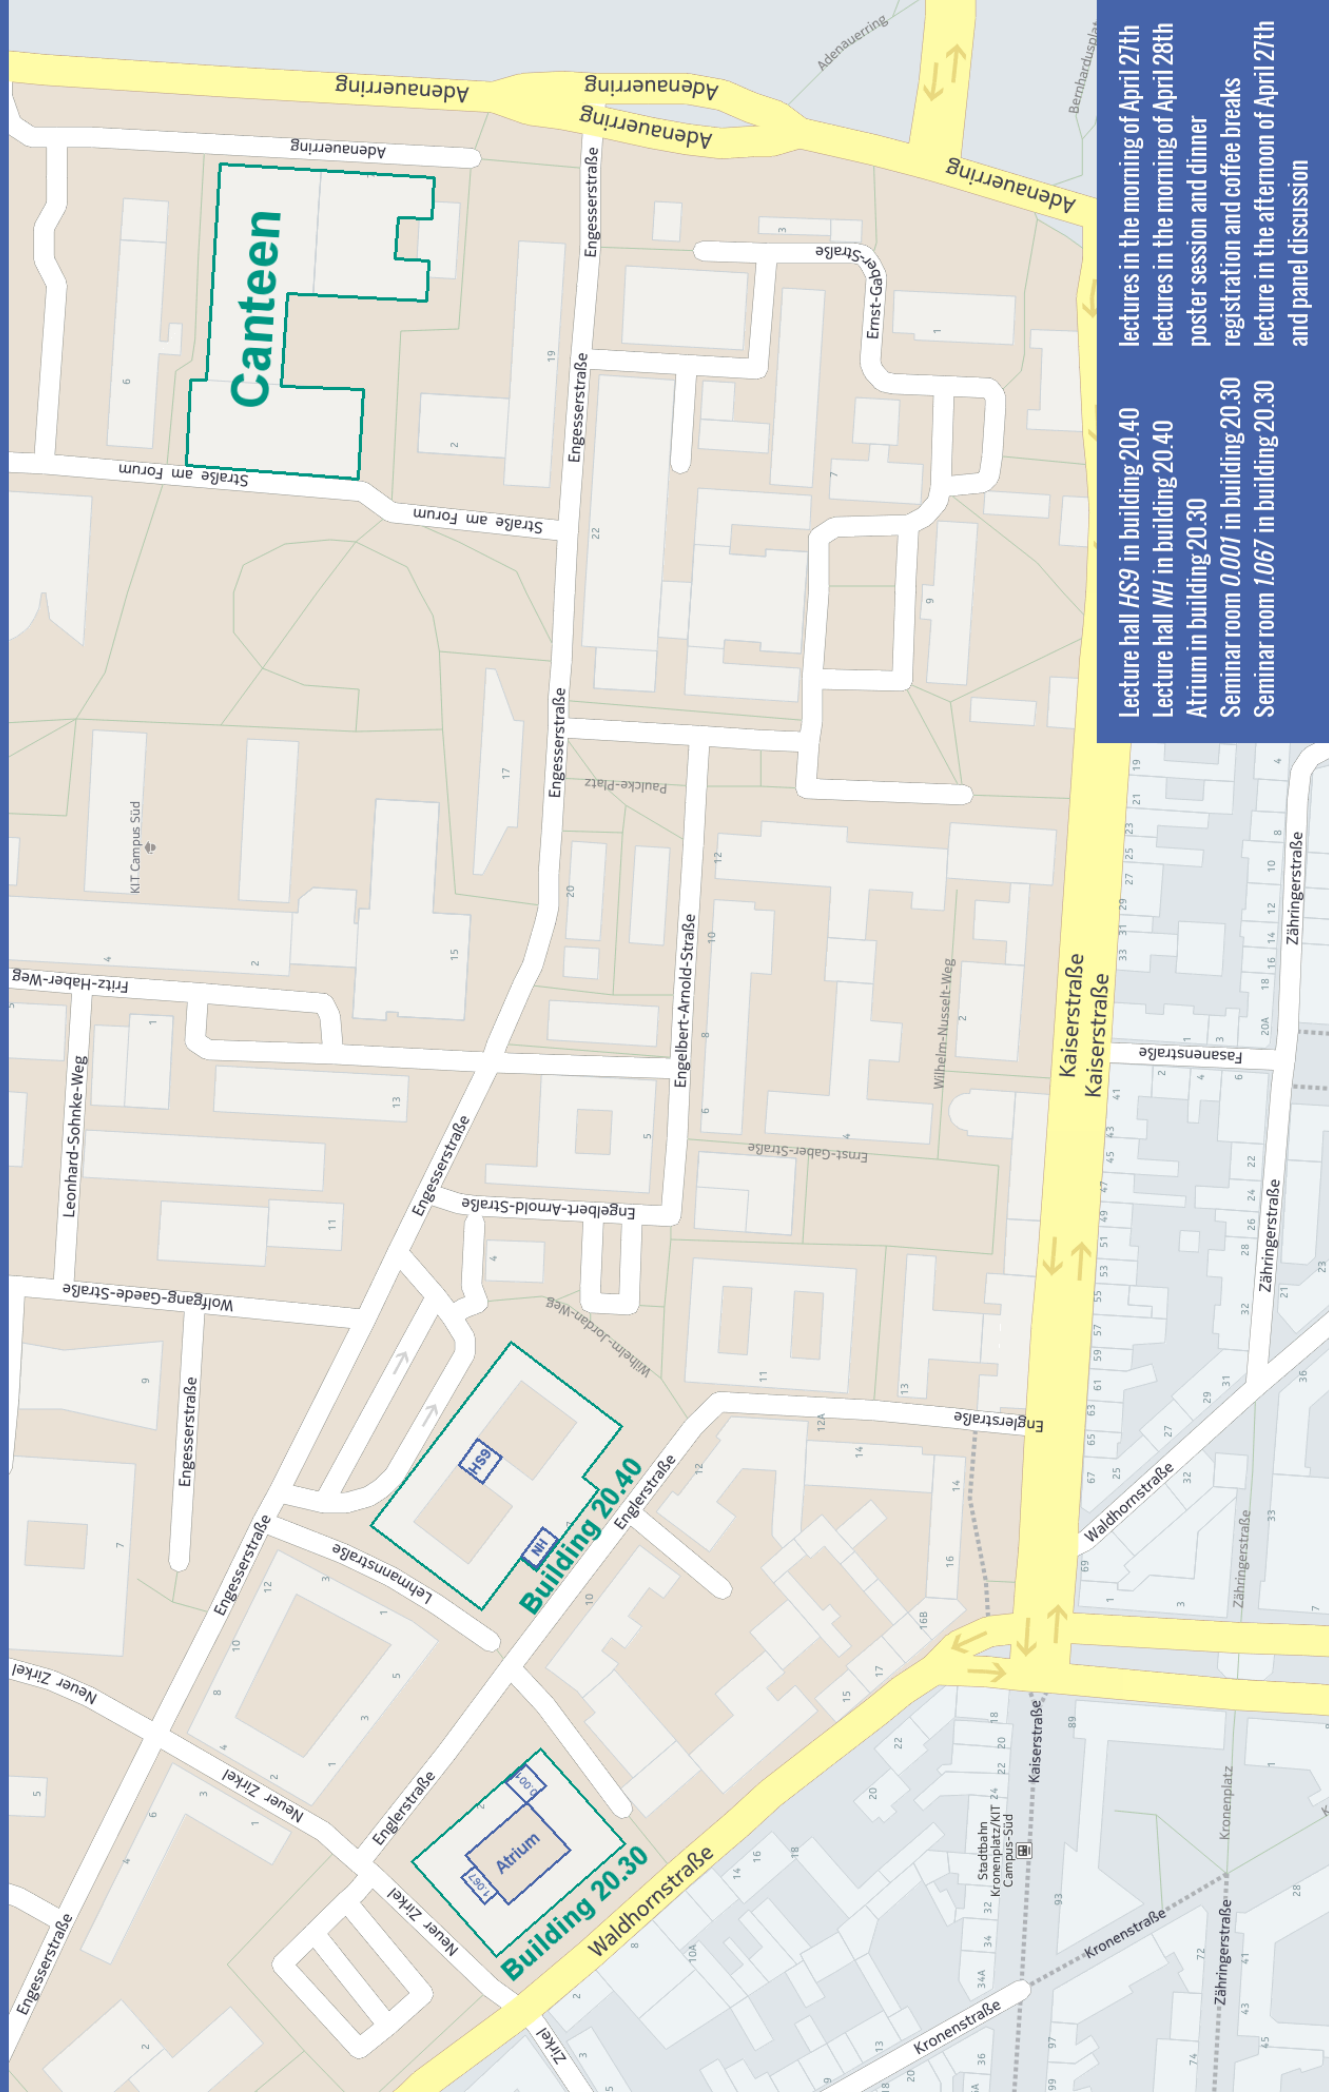

Women in PDEs @ Karlsruhe, April 27 - 28, 2017

Lecture hall HS9 in building 20.40
Lecture hall MH in building 20.40
Atrium in building 20.30
Seminar room 0.001 in building 20.30
Seminar room 1.067 in building 20.30

lectures in the morning of April 27th
lectures in the morning of April 28th
poster session and dinner
registration and coffee breaks
lecture in the afternoon of April 27th
and panel discussion